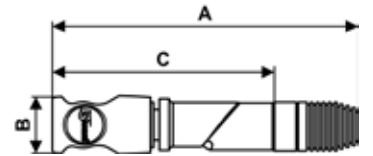

PREVOS1 SAFETY QUICK COUPLINGS - CSI 08

Female threaded swivel coupler

Profile : ISO 6150C

Min / Max operating pressure 2 / 12 bar	Flow rate at 6 bar 2028 l/min	ID passage 8 mm	Min. / Max temperature -15 / 70 °C
---	---	---------------------------	--

Part number	Female thread	Dim. A (mm)	Dim. B (mm)	Dim. C (mm)
CSI 081102SW	G3/8	169	32	123